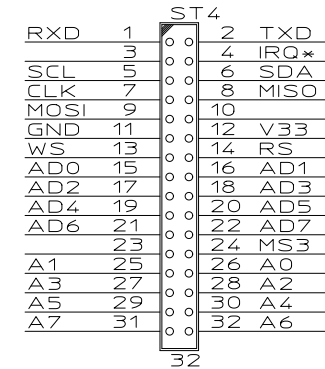

SPI expansion

CAN

sbcc connector

I/O connector

JTAG 20

power supply