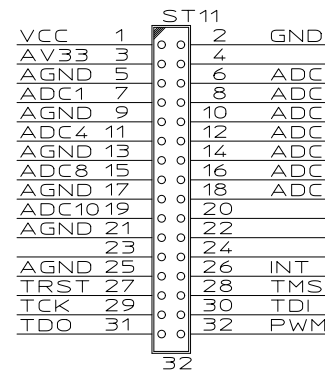

SPI expansion

CAN

sbcc connector

I/O connector

JTAG 20

power supply