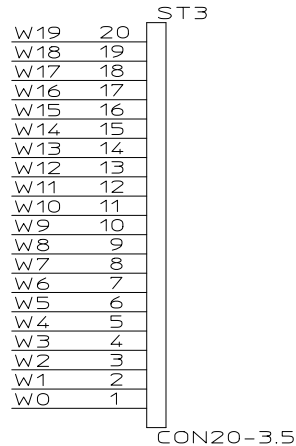

SPI expansion

CAN

sbcc connector

I/O connector

JTAG 20

power supply