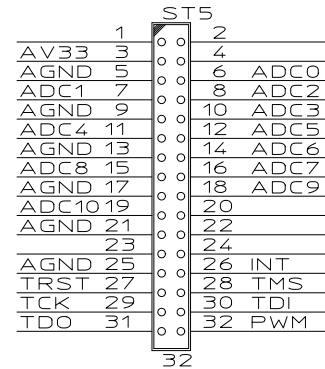

SPI expansion

CAN

sbcc connector

I/O connector

JTAG 20

power supply