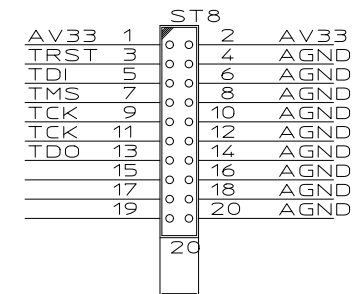

SPI expansion

CAN

sbcc connector

I/O connector

JTAG 20

power supply